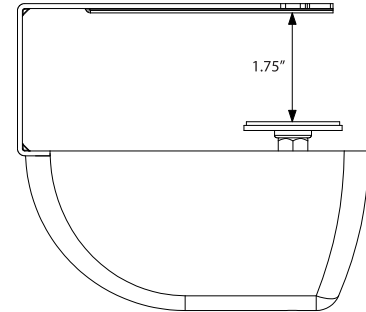

Easily and conveniently secure your i View to any counter or tabletop, and make sure your customers don't miss your message.

Specifications

- Product Dimensions: 2.1"x4.9"x5.6"

Accessories

- Allen screwdriver

2.1"

4.9"

5.6"