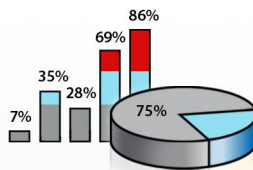

Statistical Data